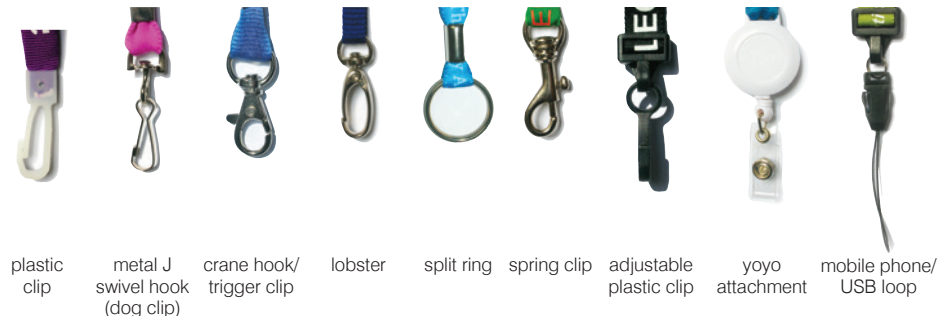

Attachments

Our lanyards can be fitted with a wide range of attachments. In addition to attachment to ID cards, wallets, or yoyos, we can also supply multiple attachments on 1 lanyard e.g. USB drive loop and card. Also available for keys, mobile phones, USB and key fobs.

[Other attachments available on request.](#)