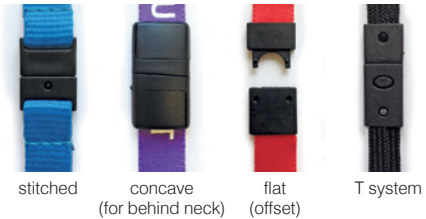

Custom printed lanyards

We can also create customised lanyards with your brand logo, style and colour for a more professional look, or for a particular event/convention with your chosen message.

Our [personalised](#) lanyards are available in a choice of screen printed/dye-sublimation and woven.

[Screen printed](#) text onto satin or polyester for an economical choice for a personalised lanyard. For best results choose a base lace with a contrasting text colour. Minimum only 100 lanyards.

[Dye-sublimation](#) printed lanyards offer a high quality, durable print which is smooth to the touch. Minimum only 50 lanyards.

[Woven](#) personalised lanyards provide a long-lasting, clearly branded eye-catching product. Depending on your design, choose between a robust hard-wearing lanyard, or a more luxurious finer weave lightweight lanyard, suitable for creating a more complex design.

Breakaways

We recommend fitting safety breaks to all customised lanyards - if the lanyard is pulled or gets snagged, the breakaway releases. This is essential for complying with health & safety requirements. [Colour: black, white breakaways available on request.](#)

[We can supply multiple fittings if required for extra safety - ideal for use in high risk industries.](#)

[All our standard lanyards are fitted with a safety breakaway.](#)